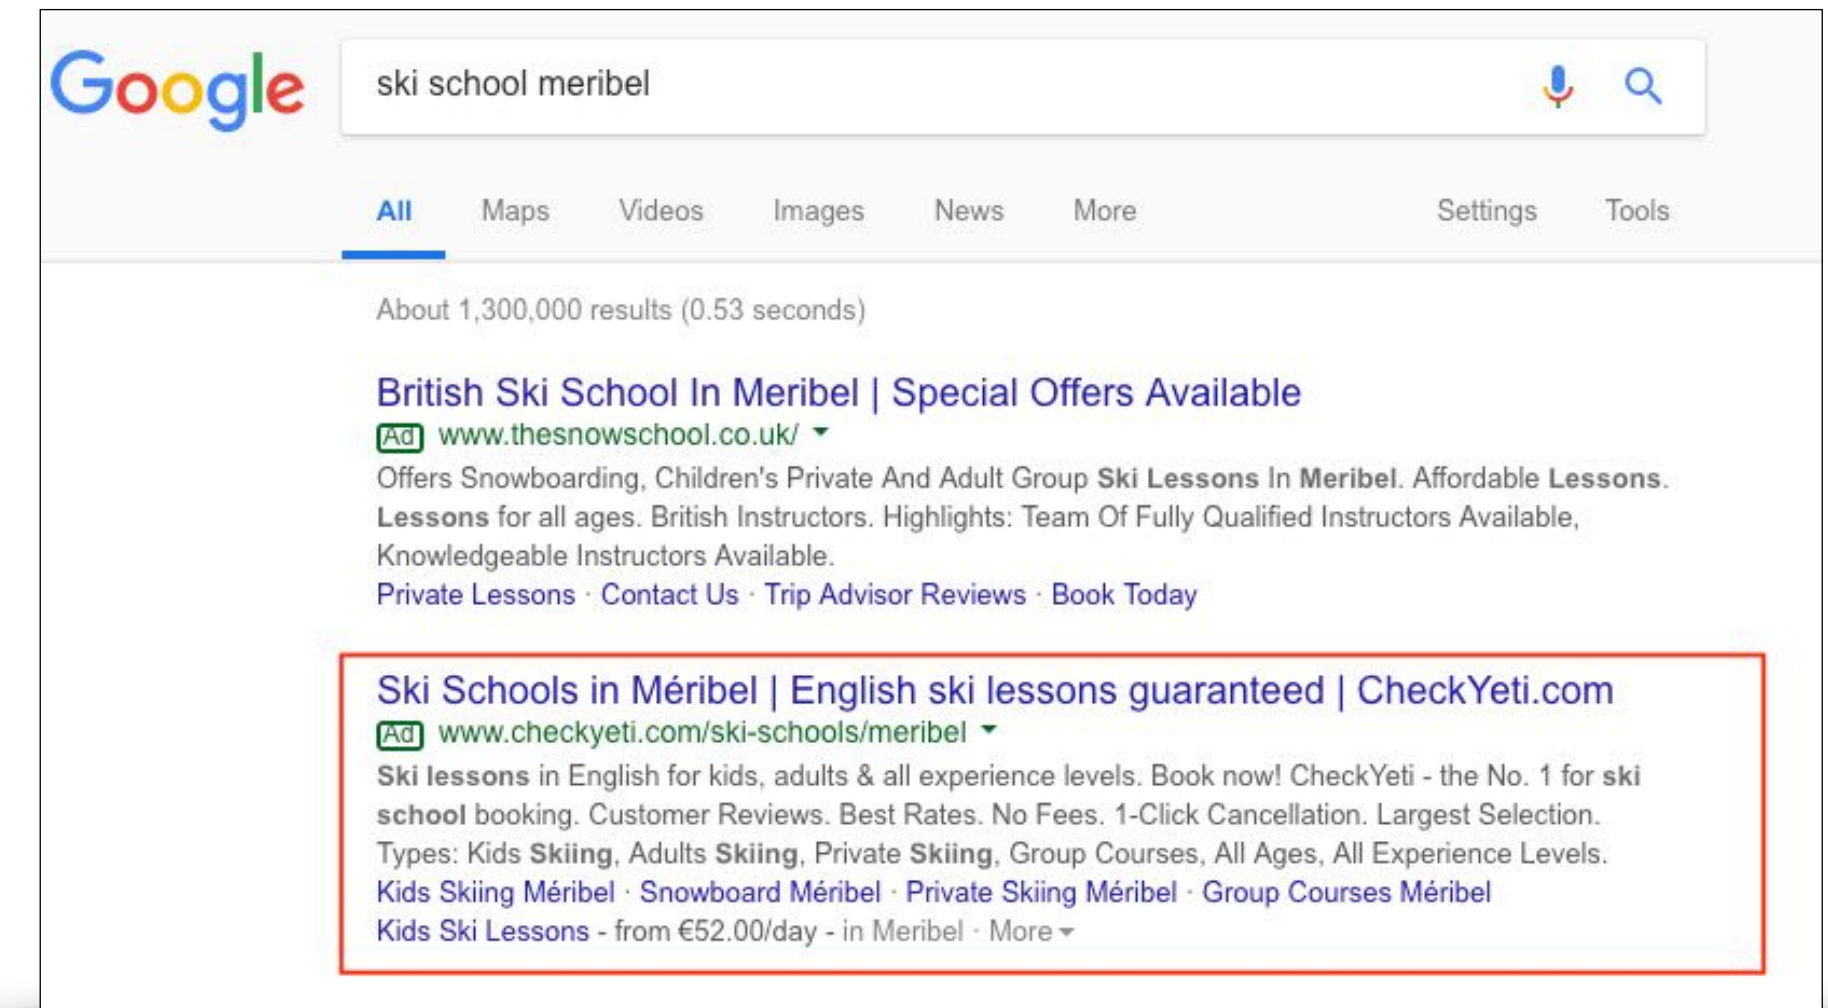

★ CheckYeti

- Stratégie de Marque multi-stations
- Positionnement : Intermédiaire de vente
- Vente en propre via un Site et une Application
- Trafic : Achat de mots clés (AdWords)

Quelques exemples de mots clés obtenus en référencement naturel

esf courchevel 1550 - esf les orres - esf puy st vincent - esf val d'isere - esf courchevel 1650 - esf val claret - esf la rosier

Quelques exemples de mots clés achetés en Adwords

école de ski la clusaz - école de ski samoens - école de ski val thorens - école de ski serre chevalier - école de ski val d'isere